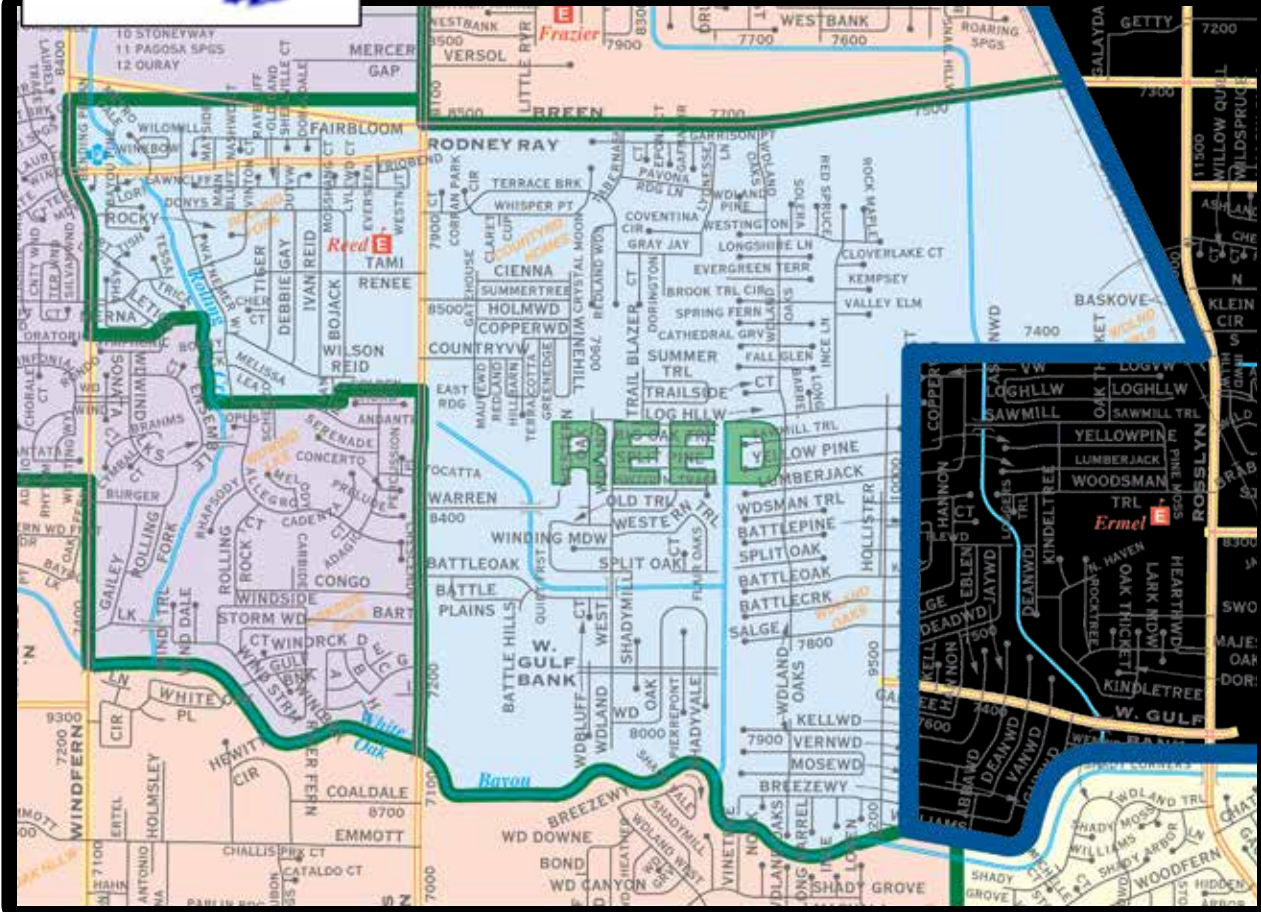

REED ELEMENTARY

8700 TAMI RENEE - HOUSTON, TEXAS 77040
713-896-5035